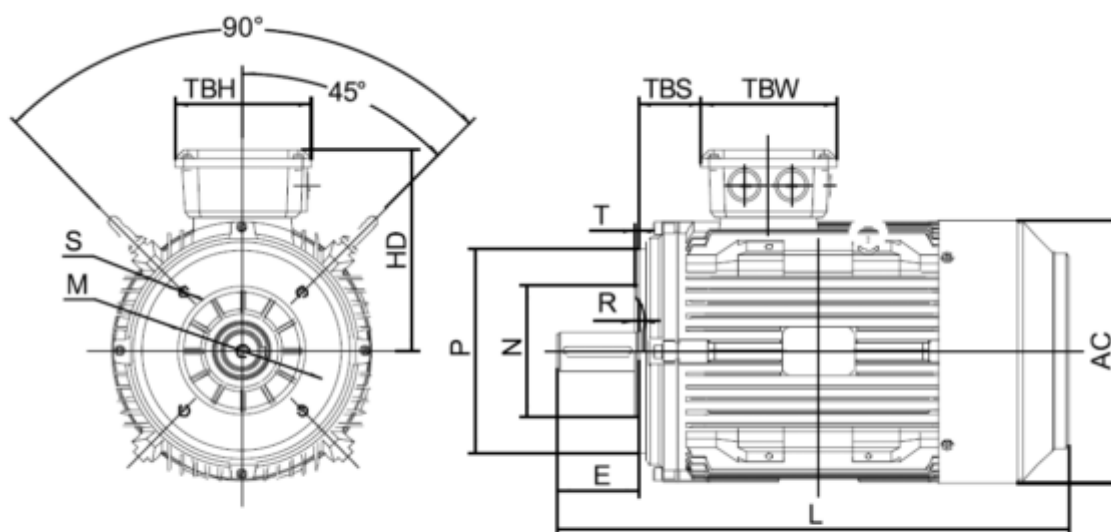

Data Sheet

Article number: 250300150215

Description: Kleedrive T3C 90S-2 1.5KW 2800 rpm
3x230/400V 50HZ IP55 B14 Eff=84,2%

Measures

AA = 178	K = Ø10	TBW = 114
AC = Ø176	L = 320	
AD = 231	M = 115	
D = Ø24	N = 95	
E = 50	P = 140	
F = 8	S = 3	
G = 20	TBH = 114	
HD = 141	TBS = 49	