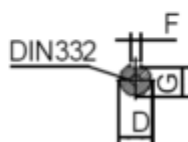

Data Sheet

Article number: 250300150215

Description: Kleedrive T3C 90S-2 1.5KW 2800 rpm
3x230/400V 50HZ IP55 B14 Eff=84,2%

Measures

AA = 178	K = Ø10	TBW = 114
AC = Ø176	L = 320	
AD = 231	M = 115	
D = Ø24	N = 95	
E = 50	P = 140	
F = 8	S = 3	
G = 20	TBH = 114	
HD = 141	TBS = 49	